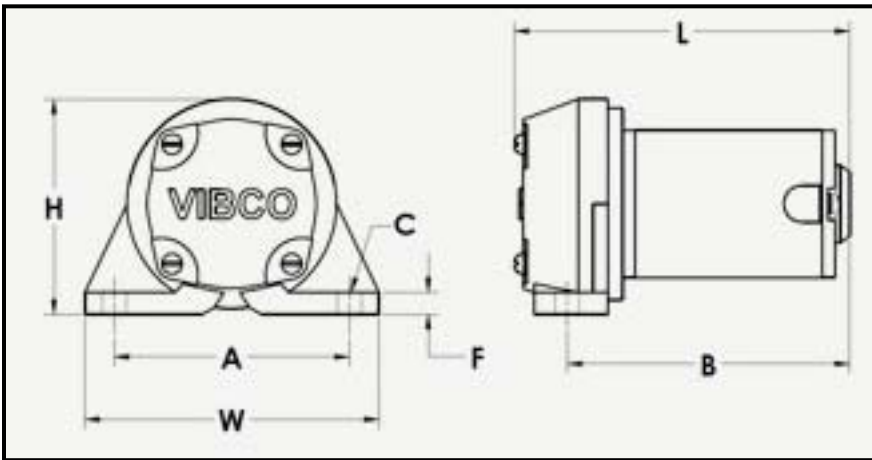

SILENT
We're The Vibrator Guys.™

Small Impact Electric Vibrator

Model: SPR-10

SPR-10

- Compact
- Noiseless
- Continuous duty
- Lightweight
- Stops & starts easily
- Convenient - 115 volt plug in

Studded adaptor plate for 3" bolt pattern available part # AP76-SPR1.

AP76-SPR1

VIBCO has developed a full line of small impact vibrators with low noise output. This SPR line helps to control flow on all types of materials, including fine powders, flakes, pills, bottle caps, jars, etc. Also used to activate small hoppers, screens, chutes, tables, filling machines and other process control equipment.

DIMENSIONS

A	4 in	102 mm
C	3/8 in	10 mm
L	5 in	127 mm
W	5 in	127 mm
H	3 1/2 in	89 mm
B	3 1/2 in	89 mm
F	7/16 in	11 mm
Weight	4 lbs	

TECHNICAL DATA

Amp	Volt	Phase	VPM	Force lbs	Force Newtons	dB
0.5	115	1	1600	7.5	33.4	45